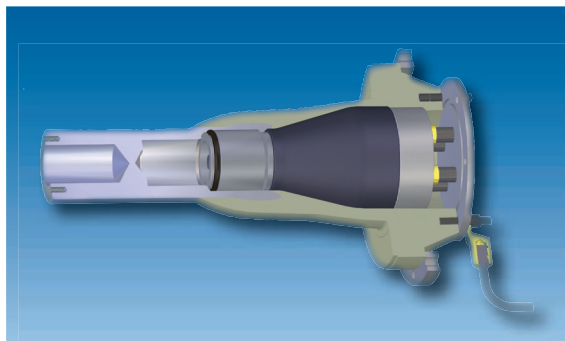

Accessories

More accessories for different applications

- ✓ Link Box for special bonded or earthed cable systems available
 - Indoor and outdoor gantry mounted
 - Outdoor within concrete pit in horizontal position
 - With 3 zinc oxide sheath voltage limiters
 - All metal work in stainless steel
- ✓ All joints are available with screen separation for special bonded or earthed cable systems
- ✓ Tools for cable preparation
 - Sheath stripper
 - Cable peeling tool to remove outer conductive layer
- ✓ Training course and supervision to guarantee perfect installation in our assembly department or on site are possible

Link box with voltage limiters

Cable peeling tool

Sheath stripper

Dead-end plug for KSEV/KTEV 72/145/170

Straight joint with screen separation