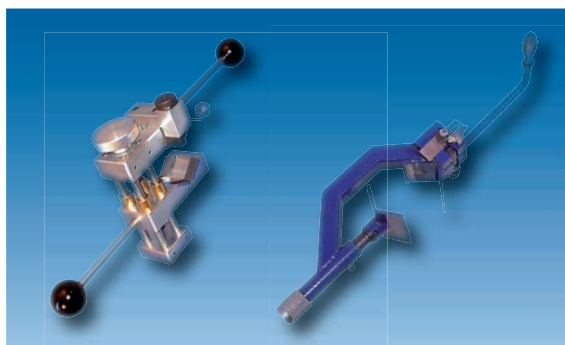

Accessories

More accessories for different applications

- ✓ Link Box for special bonded or earthed cable systems available
 - Indoor and outdoor gantry mounted
 - Outdoor within concrete pit in horizontal position
 - With 3 zinc oxide sheath voltage limiters
 - All metal work in stainless steel
- ✓ All joints are available with screen separation for special bonded or earthed cable systems
- ✓ Tools for cable preparation
 - Sheath stripper
 - Cable peeling tool to remove outer conductive layer
- ✓ Training course and supervision to guarantee perfect installation in our assembly department or on site are possible

Link box with voltage limiters

Cable peeling tool

Sheath stripper

Dead-end plug for KSEV/KTEV 72/145/170

Straight joint with screen separation