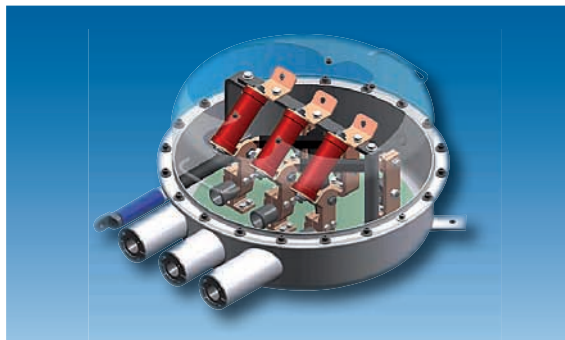

Accessories

More accessories for different applications

- ✓ Link Box for special bonded or earthed cable systems available
 - Indoor and outdoor gantry mounted
 - Outdoor within concrete pit in horizontal position
 - With 3 zinc oxide sheath voltage limiters
 - All metal work in stainless steel
- ✓ All joints are available with screen separation for special bonded or earthed cable systems
- ✓ Tools for cable preparation
 - Sheath stripper
 - Cable peeling tool to remove outer conductive layer
- ✓ Training course and supervision to guarantee perfect installation in our assembly department or on site are possible

Link box with voltage limiters

Cable peeling tool

Sheath stripper

Dead-end plug for KSEV/KTEV 72/145/170

Straight joint with screen separation